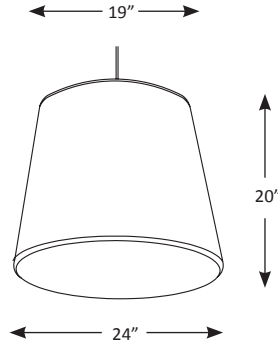

TAPERED FABRIC CONE - SURFACE OR SUSPENDED

SHOWN AS SUSPENDED

LED MODULE

- 3000K, 3500K, 4000K
- >90 CRI
- 3500K noted below. Consult factory for performance of all CCTs
- 34A - 34 Watt Nominal, min 2000 delivered lumens, 59 LPW, dimmable 120V TRIAC to 10%
- 20D - 24 Watt Nominal, min 2000 delivered lumens, 86 LPW, dimmable 0-10V to 1%
- 40D - 48 Watt Nominal, min 4000 delivered lumens, 86 LPW, dimmable 0-10V to 1%
- 62D - 75 Watt Nominal, min 6000 delivered lumens, 82 LPW, dimmable 0-10V to 1%