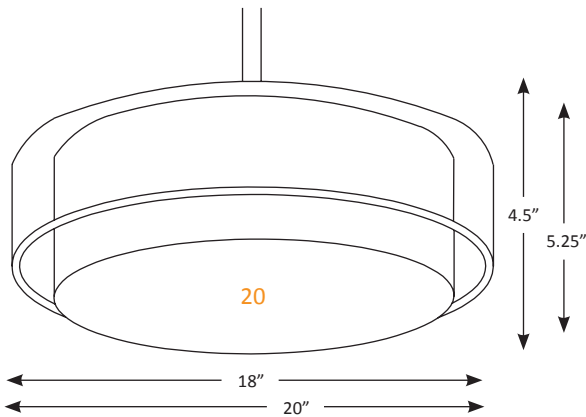

SLICE FABRIC SHADOW BOX - PENDANT

	LIGHT SOURCE	WATTAGE	COLOR TEMP.	CRI
20	☐ SV4	☐ 34A18 34 Watt A Series LED	☐ 30 3000K ☐ 35 3500K	☐ 9 90
		☐ 20D18 20 Watt D Series LED	☐ 40 4000K	
		☐ 40D18 40 Watt D Series LED		
28	☐ SV4	☐ 34A24 34 Watt A Series LED	☐ 30 3000K ☐ 35 3500K	☐ 9 90
		☐ 20D24 20 Watt D Series LED	☐ 40 4000K	
		☐ 40D24 40 Watt D Series LED		
		☐ 62D24 62 Watt D Series LED		

MOUNTING		FINISH	
☐ CCK-SV4	Aircraft Cable	☐ S	Silver
		☐ B	Black
☐ SCK-SV4	Stem Mount	☐ W	White
		☐ C	Custom

OPTIONAL EMERGENCY BACKUP	
☐ CHA-EM-ITA	Yes
☐ (blank)	No

ADDITIONAL SHADE DIMENSIONS

*** Specifications subject to change without notice.