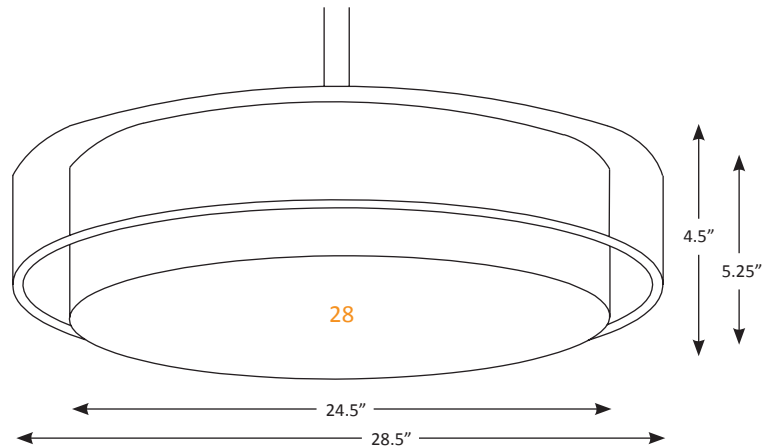

SLICE FABRIC SHADOW BOX - PENDANT

	LIGHT SOURCE	WATTAGE	COLOR TEMP.	CRI
20	☐ SV4	☐ 34A18 34 Watt A Series LED	☐ 30 3000K ☐ 35 3500K	☐ 9 90
		☐ 20D18 20 Watt D Series LED	☐ 40 4000K	
		☐ 40D18 40 Watt D Series LED		
28	☐ SV4	☐ 34A24 34 Watt A Series LED	☐ 30 3000K ☐ 35 3500K	☐ 9 90
		☐ 20D24 20 Watt D Series LED	☐ 40 4000K	
		☐ 40D24 40 Watt D Series LED		
		☐ 62D24 62 Watt D Series LED		

MOUNTING		FINISH	
☐ CCK-SV4	Aircraft Cable	☐ S	Silver
		☐ B	Black
☐ SCK-SV4	Stem Mount	☐ W	White
		☐ C	Custom

OPTIONAL EMERGENCY BACKUP	
☐ CHA-EM-ITA	Yes
☐ (blank)	No

ADDITIONAL SHADE DIMENSIONS

*** Specifications subject to change without notice.