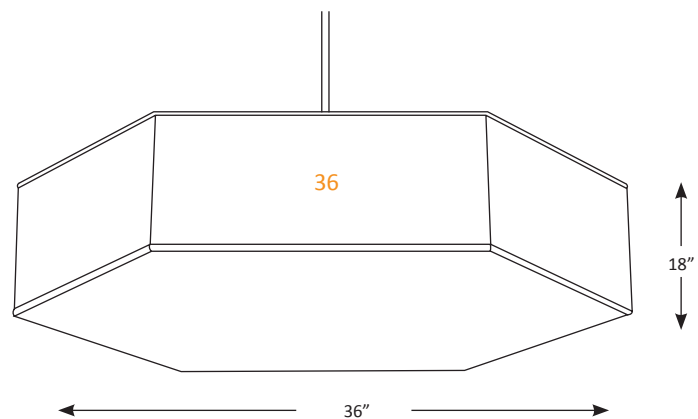

ADDITIONAL SHADE DIMENSIONS

*** Specifications subject to change without notice.

WWW.CHAMELEONLTG.COM