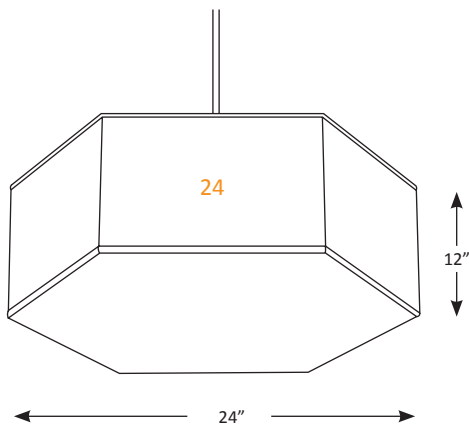

ADDITIONAL SHADE DIMENSIONS

*** Specifications subject to change without notice.

WWW.CHAMELEONLTG.COM