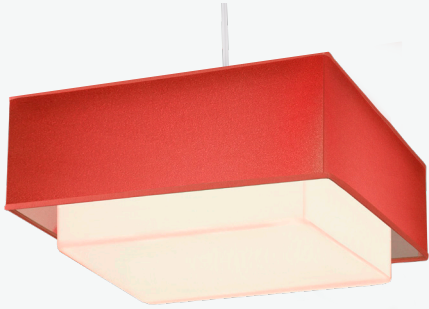

# SQUARE EXTENDED SHADOW BOX

## LIGHT ENGINE SPECIFICATIONS:

**MOUNTING** Fixture comes with 10ft braided cord and 4 3/8" OD \*7/8" canopy  
Mounts to 3 1/2"-4" round J box

**FIXTURE DIMENSIONS** 2 1/2" H x 1 1/2" W

**SHADE** Poly cotton blend (Kona finishes 100% cotton)  
laminated to styrene, closed linda white diffuser