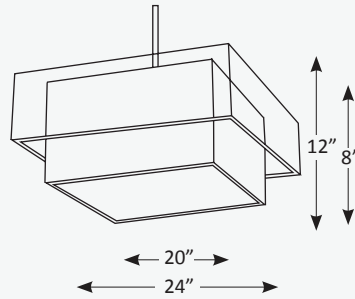

# SQUARE EXTENDED SHADOW BOX

## LIGHT ENGINE SPECIFICATIONS:

**MOUNTING** Fixture comes with 10ft braided cord and 4 3/8" OD \*7/8" canopy  
Mounts to 3 1/2"-4" round J box

**FIXTURE DIMENSIONS** 2 1/2" H x 1 1/2" W

**SHADE** Poly cotton blend (Kona finishes 100% cotton)  
laminated to styrene, closed linda white diffuser