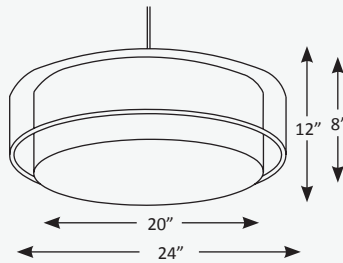

# ROUND EXTENDED SHADOW BOX

DIAGRAM:

## LIGHT ENGINE SPECIFICATIONS:

**MOUNTING** Fixture comes with 10ft braided cord and 4 3/8" OD \*7/8" canopy  
Mounts to 3 1/2"-4" round J box

**FIXTURE DIMENSIONS** 2 1/2" H x 1 1/2" W

**SHADE** Poly cotton blend (Kona finishes 100% cotton)  
laminated to styrene, closed linda white diffuser