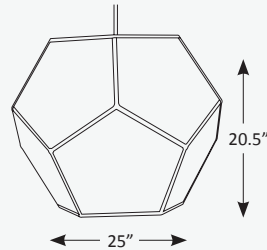

CATALOG #

ORGANIC DODECAHEDRON

DIAGRAM:

LIGHT ENGINE SPECIFICATIONS:

- MOUNTING** Fixture comes with 10ft braided cord and 4 3/8" OD *7/8" canopy
Mounts to 3 1/2"- 4" round J box

- FIXTURE DIMENSIONS** 2 1/2" H x 1 1/2" W

- SHADE** Poly cotton blend laminated to styrene, closed linda white diffuser

- OPTICAL SYSTEM** Interchangeable screw-in LED lamps (lamp not included)

- ELECTRICAL** 120V Input
25W,25VA (max 25W lamp LED)
Medium E26 base socket