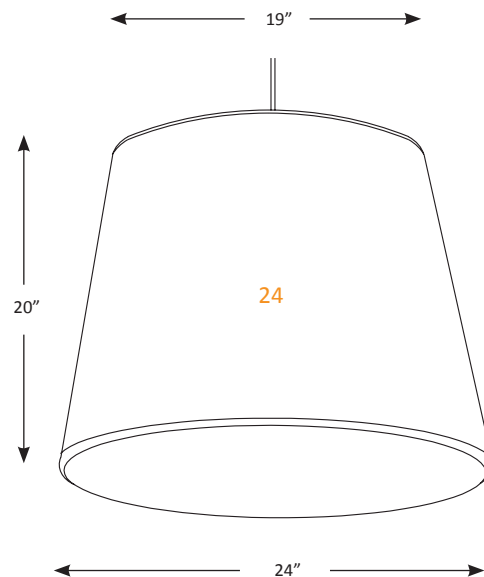

*** Specifications subject to change without notice.

WWW.CHAMELEONLTG.COM