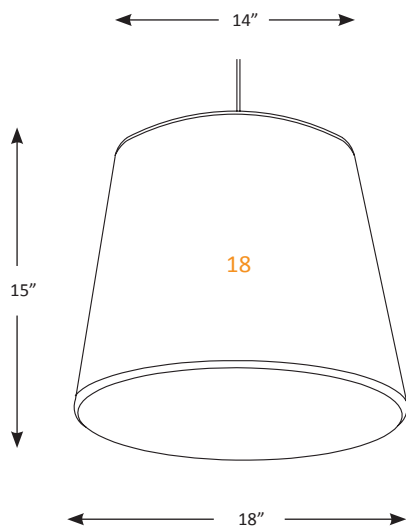

*** Specifications subject to change without notice.

WWW.CHAMELEONLTG.COM