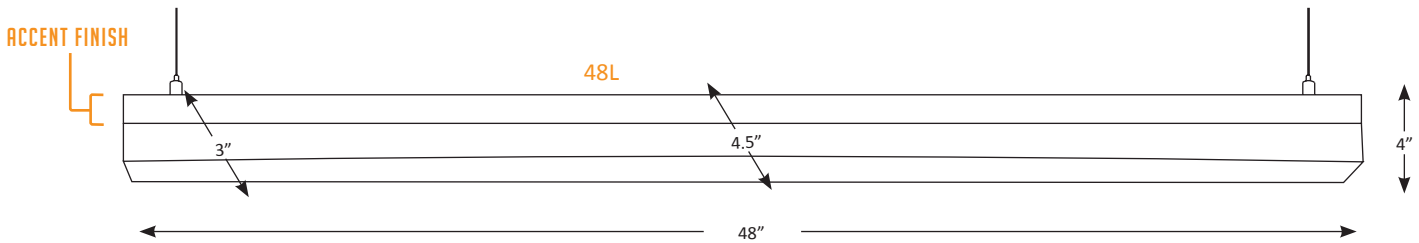

120-277V input power supply.

**LISTING**

UL for US and Canada. Suitable for damp location

**WARRANTY**

5 Year Full Warranty

**MOUNTING**

- Stem (24" stem 45 degree swivel)
- Cable (120" adjustable aircraft cable)
- Surface

**ADDITIONAL SHADE DIMENSIONS**

**LINE DRAWINGS OF LIGHT SOURCE**

**2 FOOT FIXTURE**

**4 FOOT FIXTURE**

\*\*\* Specifications subject to change without notice.