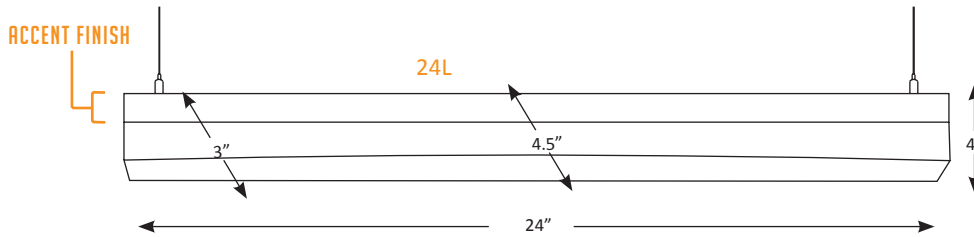

120-277V input power supply.

**LISTING**

UL for US and Canada. Suitable for damp location

**WARRANTY**

5 Year Full Warranty

**MOUNTING**

- Stem (24" stem 45 degree swivel)
- Cable (120" adjustable aircraft cable)
- Surface

**ADDITIONAL SHADE DIMENSIONS**

**LINE DRAWINGS OF LIGHT SOURCE**

**2 FOOT FIXTURE**

**4 FOOT FIXTURE**

\*\*\* Specifications subject to change without notice.