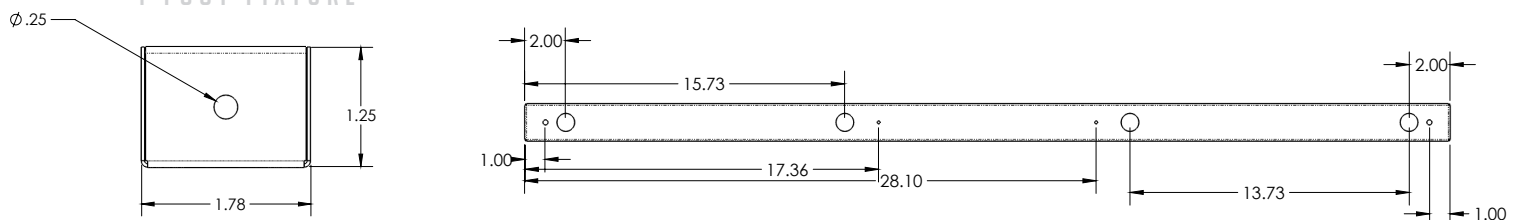

WARRANTY

5 Year Full Warranty

MOUNTING

- Stem (24" stem 45 degree swivel)
- Cable (120" adjustable aircraft cable)
- Surface

ADDITIONAL SHADE DIMENSIONS

LINE DRAWINGS OF LIGHT SOURCE

2 FOOT FIXTURE

4 FOOT FIXTURE