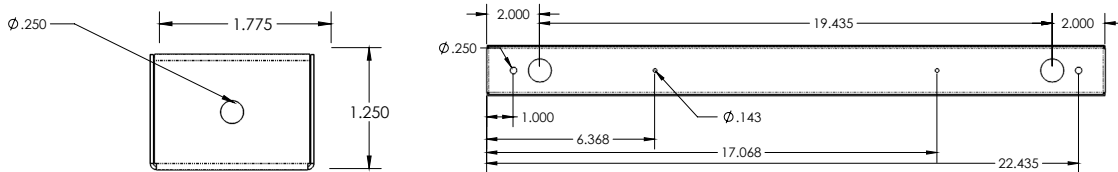

WARRANTY

5 Year Full Warranty

MOUNTING

- Stem (24" stem 45 degree swivel)
- Cable (120" adjustable aircraft cable)
- Surface

ADDITIONAL SHADE DIMENSIONS

LINE DRAWINGS OF LIGHT SOURCE

2 FOOT FIXTURE

4 FOOT FIXTURE