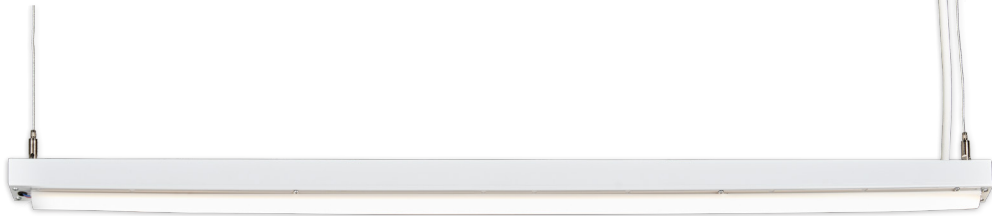

STANDARD LENS - SURFACE OR SUSPENDED

SUSPENDED

SURFACE

LED MODULE

- LED
- 3000K, 3500K, 4000K • >80 CRI
- LN2 Minimum of 3000 delivered lumens at 22 watts
- LN4 Minimum of 6500 delivered lumens at 46 watts

DRIVER OPTIONS

Programmable driver (dim to 0%)
*Consult factory for other wattages

CONSTRUCTION

- 20 GA Steel with Integral Driver
- Acrylic lens

ELECTRICAL

120-277V input power supply.

LISTING

UL for US and Canada. Suitable for damp location

WARRANTY

5 Year Full Warranty

MOUNTING

- Stem (24" stem 45 degree swivel)
- Cable (120" adjustable aircraft cable)
- Surface

BUILD YOUR PRODUCT

Grayed areas are codes for creating your lighting catalog #
EXAMPLE CATALOG # STD-LENS-2/LN2-30-8/SCK-LN-S

WARRANTY

5 Year Full Warranty

MOUNTING

- Stem (24" stem 45 degree swivel)
- Cable (120" adjustable aircraft cable)
- Surface

ADDITIONAL SHADE DIMENSIONS

LINE DRAWINGS OF LIGHT SOURCE

2 FOOT FIXTURE

4 FOOT FIXTURE