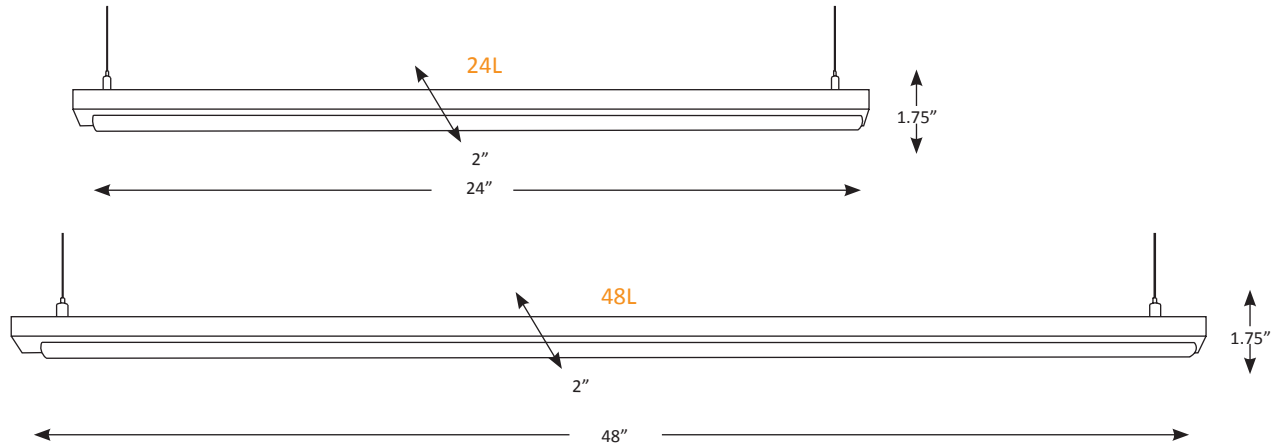

DRIVER OPTIONS

Programmable driver (dim to 0%)
*Consult factory for other wattages

CONSTRUCTION

- 20 GA Steel with Integral Driver
- Acrylic lens

ELECTRICAL

120-277V input power supply.

LISTING

UL for US and Canada. Suitable for damp location

WARRANTY

5 Year Full Warranty

MOUNTING

- Stem (24" stem 45 degree swivel)
- Cable (120" adjustable aircraft cable)
- Surface

ADDITIONAL SHADE DIMENSIONS

LINE DRAWINGS OF LIGHT SOURCE

2 FOOT FIXTURE

4 FOOT FIXTURE