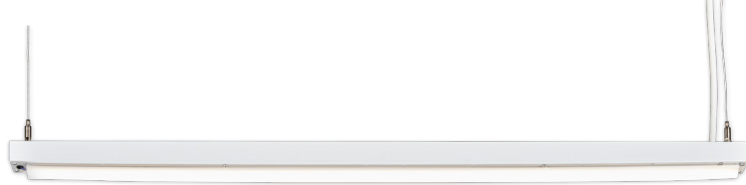

STANDARD LENS - SURFACE OR SUSPENDED

SUSPENDED

LED MODULE

- LED
- 3000K, 3500K, 4000K • >80 CRI
- LN2 Minimum of 3000 delivered lumens at 22 watts
- LN4 Minimum of 6500 delivered lumens at 46 watts

DRIVER OPTIONS

Programmable driver (dim to 0%)
*Consult factory for other wattages

CONSTRUCTION

- 20 GA Steel with Integral Driver
- Acrylic lens

ELECTRICAL

120-277V input power supply.

LISTING

UL for US and Canada. Suitable for damp location

WARRANTY

5 Year Full Warranty

MOUNTING

- Stem (24" stem 45 degree swivel)
- Cable (120" adjustable aircraft cable)
- Surface