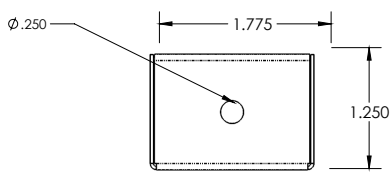

STYLE	SIZE	FINISH	LIGHT SOURCE	LIGHT SOURCE	COLOR TEMP.	CRI
<input type="checkbox"/> ROX	<input type="checkbox"/> 24L	<input type="checkbox"/> W Wood <input type="checkbox"/> S Silver <input type="checkbox"/> Z Bronze <input type="checkbox"/> L White Linen <input type="checkbox"/> WA White Acrylic	<input type="checkbox"/> LN2 2ft Linear Fixture	<input type="checkbox"/> LN2	<input type="checkbox"/> 30 3000 <input type="checkbox"/> 35 3500 <input type="checkbox"/> 40 4000	<input type="checkbox"/> 8 >80
<input type="checkbox"/> ROX	<input type="checkbox"/> 48L	<input type="checkbox"/> W Wood <input type="checkbox"/> S Silver <input type="checkbox"/> Z Bronze <input type="checkbox"/> L White Linen <input type="checkbox"/> WA White Acrylic	<input type="checkbox"/> LN4 4ft Linear Fixture	<input type="checkbox"/> LN4	<input type="checkbox"/> 30 3000 <input type="checkbox"/> 35 3500 <input type="checkbox"/> 40 4000	<input type="checkbox"/> 8 >80

OPTIONAL EMERGENCY BACKUP (FIELD INSTALLED)

- CHA-EM-ITA Yes
- (blank) No

ROX RECTANGLE - LINEAR SURFACE

LED MODULE	<ul style="list-style-type: none"> • Samsung LED • 3000K, 3500K, 4000K • >80 CRI • LN2 Minimum of 3000 delivered lumens at 22 watts • LN4 Minimum of 6500 delivered lumens at 46 watts
DRIVER OPTIONS	Programmable driver (dim to 0%) *Consult factory for other wattages
CONSTRUCTION	20 GA Steel with Integral Driver
ELECTRICAL	120-277V input power supply.
LISTING	UL for US and Canada. Suitable for damp location
WARRANTY	5 Year Full Warranty
MOUNTING	Surface
ADDITIONAL OPTIONS	Sensors

ADDITIONAL SHADE DIMENSIONS

LINE DRAWINGS OF LIGHT SOURCE

2 FOOT FIXTURE

4 FOOT FIXTURE

8 FOOT FIXTURE ALSO AVAILABLE - CONTACT FACTORY

*** Specifications subject to change without notice.