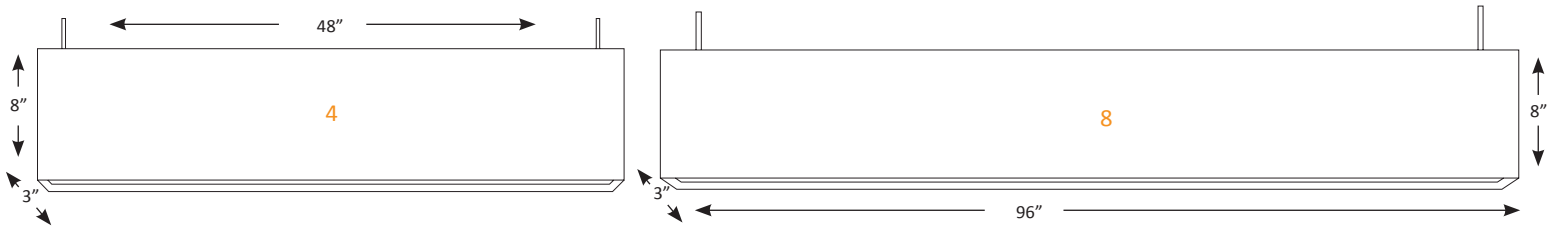

ADDITIONAL SHADE DIMENSIONS