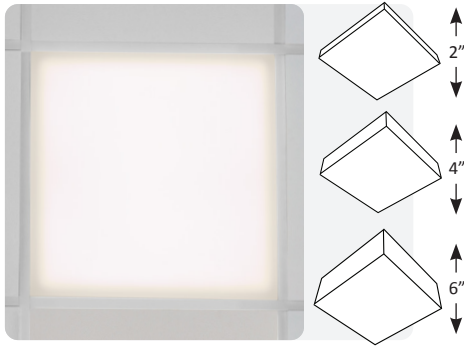

ILLUSIONS FLAT PANEL INSERT SERIES

***Flat panel light source by others

The Illusions Flat Panel Insert series is unlike anything else. These acrylic inserts give a 3D effect to your standard flat panel. Transform any room with these types of lights by using a cost effective, decorative insert. You can even personalize a space by using your logo or custom design. The best part is, these inserts are sold on their own, so you can use any flat panel source you prefer, new or existing. Light loss levels are only 3% to 7% for all designs except clouds (35%) and drop lenses (20%).

BUILD YOUR PRODUCT

Grayed areas are codes for creating your lighting catalog #
EXAMPLE CATALOG # **ILU-TROF-2X2**

SHADE STYLE	DESIGN		SIZE
<input type="checkbox"/> ILU	<input type="checkbox"/> TROF Slotted Troffer <input type="checkbox"/> CUBE Cubes <input type="checkbox"/> FRAM Facet Floating Frame <input type="checkbox"/> DROP2 Acrylic drop 2" <input type="checkbox"/> DROP4 Acrylic drop 4" <input type="checkbox"/> DROP6 Acrylic drop 6" <input type="checkbox"/> HGBN Herringbone <input type="checkbox"/> CIRC Circle	<input type="checkbox"/> DOTS Dots <input type="checkbox"/> FRST Forest <input type="checkbox"/> PHCD Punchcard <input type="checkbox"/> TINC Tin Ceiling <input type="checkbox"/> CLOUD Clouds <input type="checkbox"/> PEAK Peak <input type="checkbox"/> CELL Louvered Cell <input type="checkbox"/> CUSTOM ***CONSULT FACTORY	<input type="checkbox"/> 2X2 <input type="checkbox"/> 2x4 CIRCLE, FOREST AND ACRYLIC DROP ONLY AVAILABLE IN 2X2

DESIGN SWITCHES ON NEXT PAGE

*** Specifications subject to change without notice.

ILLUSIONS FLAT PANEL INSERT SERIES

***Flat panel light source by others

ACRYLIC DROP 3D (2X2 ONLY)

CUSTOM (2X2 OR 2X4)
OUR LOGO USED AS EXAMPLE

FACETED FLOATING FRAME
(2X2 OR 2X4)

CUBES (2X2 OR 2X4)

SLOT TROFFER (2X2 OR 2X4)

CIRCLE (2X2 ONLY)

HERRINGBONE (2X2 OR 2X4)

DOTS (2X2 OR 2X4)

FOREST (2X2 ONLY)

PUNCHCARD (2X2 OR 2X4)