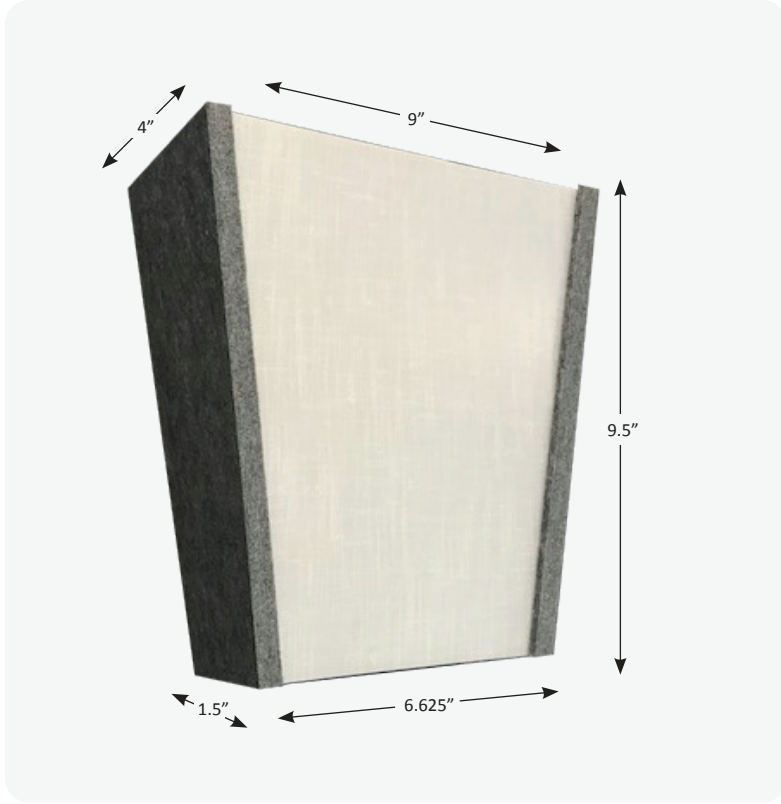

allure

CATALOG #

SILENCIO WEDGE SCNCE

SPECIFICATIONS

ELECTRICAL	LED Triac Dimming 17 Watts, 985 delivered lumens
LISTING	UL for US and Canada, Suitable for listed damp location
WARRANTY	5 Year Full Warranty
VOLTAGE	120V

BUILD YOUR PRODUCT

Grayed areas are codes for creating your lighting catalog #
EXAMPLE CATALOG # CAW-PG-30-9

SHADE STYLE	FINISH	COLOR TEMP.	CRI
<input type="checkbox"/> CAW	<input type="checkbox"/> PG Pewter Grey <input type="checkbox"/> SG Slate Grey	<input type="checkbox"/> 30 3000	<input type="checkbox"/> 9 90