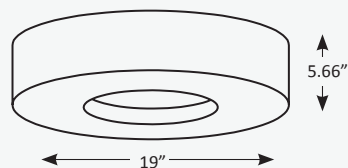

DIAGRAM:

*Drawings show surface mounted