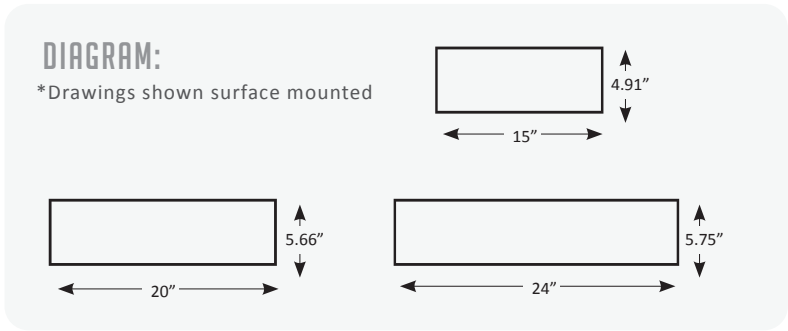

CATALOG #

SINGLE DRUM - SURFACE OR SUSPENDED (CSD)

*image shown surface mounted

DIFFUSER:

- Outer drum fabric finish features 100% polyester fabric fused to acrylic. Washable with mild soap and water
- Diffuser created using UV stabilized, high transmission white acrylic

MOUNTING:

- Mount to standard 4" J-Box
- Cable mounting: 8ft adjustable 3 cable system, brushed nickel hardware finish

BUILD YOUR PRODUCT

Grayed areas are codes for creating your lighting catalog #
EXAMPLE CATALOG # CSD-20-WL-32W-30-9

SHADE STYLE	SIZE	MATERIAL	ELECTRICAL	CCT	CRI	MOUNTING
<input type="checkbox"/> CSD	<input type="checkbox"/> 15 15" dia. <input type="checkbox"/> 20 20" dia. <input type="checkbox"/> 24 24" dia.	<input type="checkbox"/> WL White Linen	<input type="checkbox"/> 25W 15" size, 2273 lm <input type="checkbox"/> 32W 20" & 24" size, 2977 lm	<input type="checkbox"/> 30 3000K	<input type="checkbox"/> 9 90 CRI	<input type="checkbox"/> SPT Brushed Nickel Pendant <input type="checkbox"/> (blank) Surface