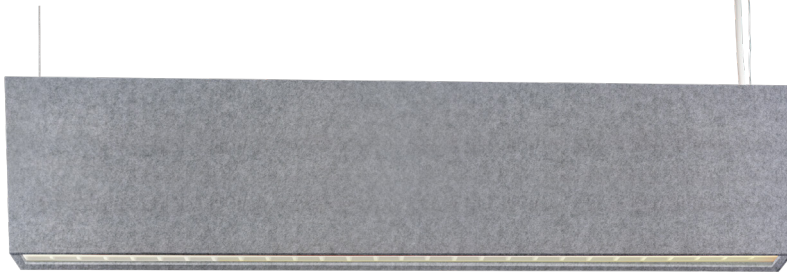

# ACOUSTIC SILENCIO JAM BAR - LINEAR PENDANT

### LED MODULE

- LED
- 3000K, 3500K, 4000K
- 80 & 90 CRI
- 4FT - 5,000 delivered lumens at approx. 42 watts
- 8FT - 10,000 delivered lumens at approx. 84 watts

### CONSTRUCTION

- 20 GA Steel post painted with integral driver light source
- Shade manufactured with 65% PET-Recycled Fiber and 35% PET Virgin Fiber, 100% recyclable, environmentally safe
- Low glare louvered optic