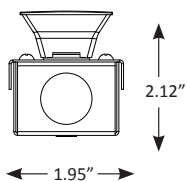

**DIMMING**

0-10V Dimming to 1%

**ADDITIONAL SHADE DIMENSIONS**

**LINE DRAWINGS OF LIGHT SOURCE**

**4 FOOT FIXTURE**

LPAR-4

**8 FOOT FIXTURE**

LPAR-8