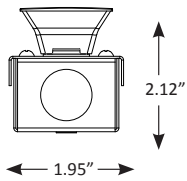

**DIMMING**

0-10V Dimming to 1%

**ADDITIONAL SHADE DIMENSIONS**

**LINE DRAWINGS OF LIGHT SOURCE**

**4 FOOT FIXTURE**

LPAR-4

**8 FOOT FIXTURE**

LPAR-8