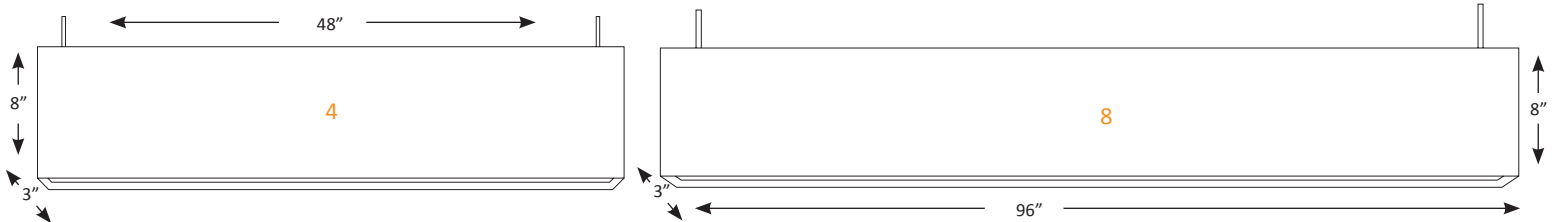

ADDITIONAL SHADE DIMENSIONS

LINE DRAWINGS OF LIGHT SOURCE

4 FOOT FIXTURE

LPAR-4

8 FOOT FIXTURE

LPAR-8

*** Specifications subject to change without notice.