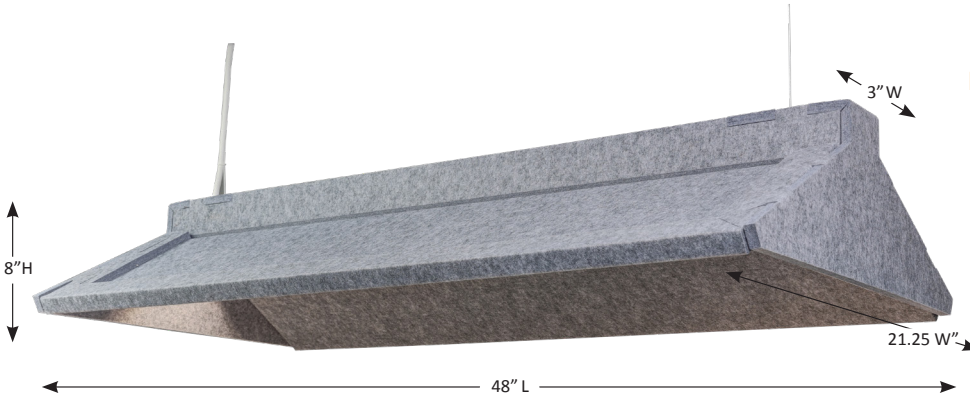

ACOUSTIC SILENCIO INDUSTRIAL PENDANT

LED MODULE

- LED
- 3000K, 3500K, 4000K
- 80 & 90 CRI
- 4FT- 5,800 delivered lumens at approx. 45 watts

BEAM SPREADS 50 Degree, 80 Degree beam spreads

CONSTRUCTION

- 20 GA Steel post painted with integral driver light source
- Shade manufactured with 65% PET-Recycled Fiber and 35% PET Virgin Fiber, 100% recyclable, environmentally safe
- Low glare louvered optic

ELECTRICAL 120-277V input power supply.

LISTING UL for US and Canada. Suitable for damp location DLC

WARRANTY 5 Year Full Warranty

MOUNTING Suspended

ADDITIONAL FEATURES

- 90% efficacy, up to 160+ LPW
- Extremely even vertical illumination: less than 3:1 Ratio
- Easy installation