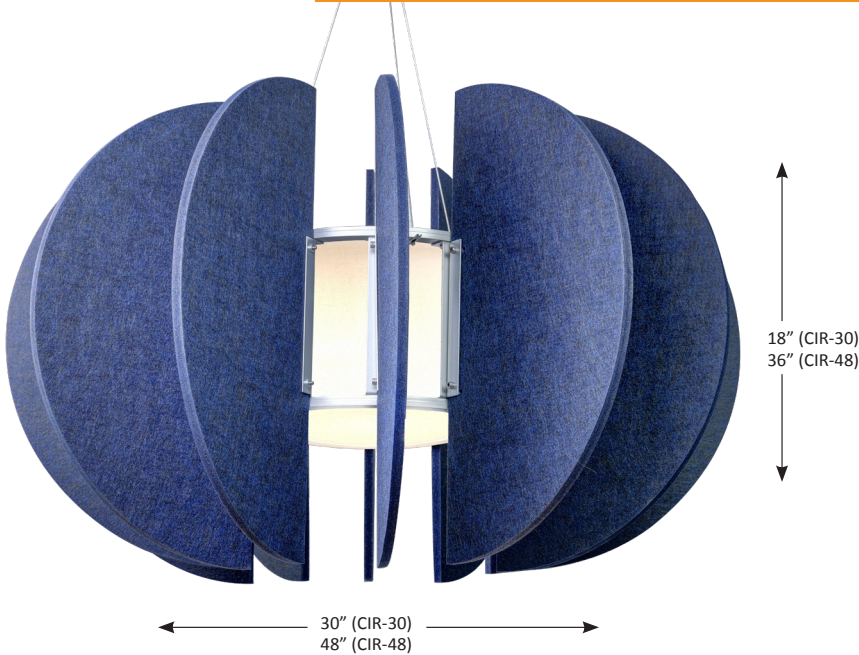

CIRCLE ACOUSTIC SILENCIO FAN PENDANT

- MOUNTING**
- Fixture comes with 10ft cord
 - Mounts to 3 1/2"-4" J Box
 - P5L versions comes with LED driver mounted in fixture canopy except L15 and 18 which requires surface canopy or remote enclosure chosen below
 - Additional aircraft cable system with 120" adjustable cables for support

- OPTICAL SYSTEM**
- PS - Interchangeable screw-in LED lamps (lamp not included)
 - P5L - 64 degree reflector

- ELECTRICAL**
- PS - * 120V input
 - * 25W, 25VA (max 25W lamp LED)
 - * Medium E26 base socket
 - P5L - Integrated downlight LED

CONSTRUCTION Fans made of 1/2" thick 65% PET Recycled fiber and 35% PET Virgin Fiber, 100% recyclable, environmentally safe. White linen shade/diffuser, silver metal support ring for sturdy construction, canopy and cord color of your choice, selected below (contact factory for custom support ring finish)